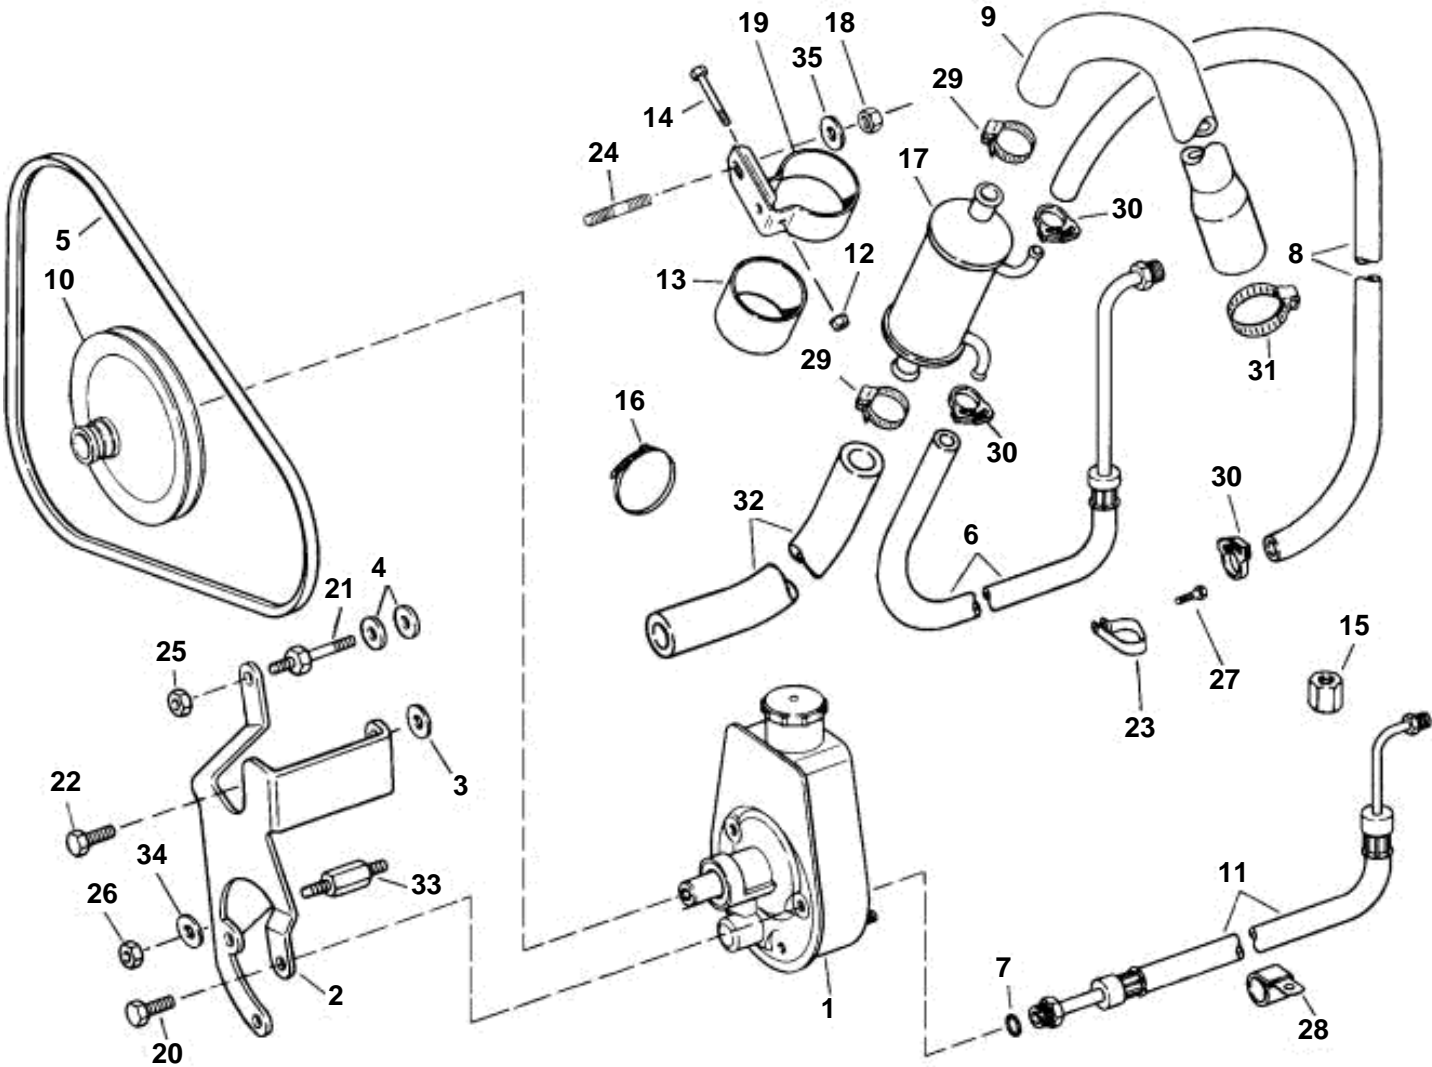

# POWER STEERING PUMP

REF	PART NO.	QTY	DESCRIPTION	NOTES
1	3852512	1	Bracket, P/S pump to engine	
2	3850491	1	Power steering pump	
3	3852162	1	Washer, PIS pump bracket	
4	3852162	2	Washer, Stud, water pump & steering pump	
5	3852464	1	V-belt, P/S pump	
6	3854168	1	Hose, Cylinder to oil cooler, P/S	
	3854056	1	Hose, Cylinder to oil cooler, P/S	PNCS only
7	3852497	1	O-ring, Pressure hose to steering pump	
8	3850644	1	Hose, Oil cooler to pump, return	INCSCE, PNCACE, PNCMCE only
	3850231	1	Hose, Oil cooler to pump, return	INCCCE, PNCBCE, PNCSCE, PNCS only
	3852839	1	Hose, Oil cooler to steering pumo, return	PNCS only
9	3853580	1	Hose, Gimbal to cooler	INCSCE, PNCACE, PNCMCE only
	3852281	1	Hose, Gimbal to cooler	INCCCE, PNCBCE, PNCSCE, PNCS only
10	3853804	1	Pulley, PIS pump	
11	3853967	1	Hose, Steering pump to pressure valve	
	3853918	1	Hose, PIS pump to pressure valve	PNCS only
12	3852079	1	Nut, Oil cooler & bracket assy	Power steering
13	3853236	1	Spacer, Oil cooler, P/S	
14	3852126	1	Screw, Oil cooler & bracket assy	Power steering
15	3853315	1	Fitting, Steering hoses	
16	3852158	1	Lock strap, PIS hoses	
	3852158	2	Lock strap, PIS hoses	PNCS only
	3852158	1	Lock strap, Steering pump hoses	
17	3851921	1	Oil cooler, P/S	
18	3852177	1	Nut, P/S cooler clamp to reservoir	
	3853326	1	Screw, P/S cooler clamp to flywheel hsg	PNCS only
19	3852218	1	Clamp, Engine oil cooler, P/S	
20	3853405	3	Screw, Steering pump bracket	
21	3852507	1	Stud, Water/steering pump bracket to engine	
22	3853557	1	Screw, Plug lead retainer bracket to cyl head	Rear, starboard
23	3852837	1	Clamp, Hoses to cylinder head	
24	3852093	1	Stud, Oil cooler clamp to reservoir	Power steering
25	3853403	1	Nut, Stud, P/S pump bracket	
26	3853403	1	Nut, Stud, P/S pump bracket	
27	3853557	1	Screw, Lift bracket/clamp, P/S hoses to head	Port, rear, lower
28	3852490	1	Clamp, Steering pump hoses to front mount	Port
29	3852602	2	Clamp, Hose, oil cooler, bypass pipe	
	3852602	1	Clamp, Hose, oil cooler, water	INCSCE, PNCACE, PNCMCE only
	3853786	2	Clamp, Hose, oil cooler, water	INCCCE, PNCBCE, PNCSCE, PNCS only
30	3852196	2	Clamp, Hose, P/S pump to oil cooler	Return
31	3853786	1	Clamp, Hose, water to gimbal hsg	
32	3850363	1	Hose, Cooler to thermostat	
33	3853402	1	Stud, P/S pump bracket to engine	
35	3852058	1	Washer, Oil cooler clamp to reservoir	
34	3852054	1	Washer, Stud, P/S pump bracket	To engine block
	3852837	1	Clamp, P/S hoses to head, port, rear	INCCCE, PNCBCE, PNCSCE, PNCS only
	3852065	1	Nut, Oil cooler to flywheel hsg	PNCS only